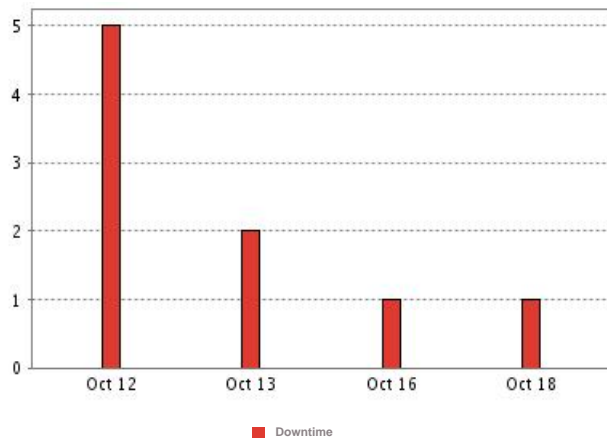

Monitor Name : cloudflare

October 12, 2011 12:00 AM GMT to October 18, 2011 5:12 PM GMT

Summary

Uptime	Downtime	No. of Down	SLA Achieved
99.4%	58m 16s	9	NA

Availability

Location	Total Downtime	Availability
California	10 Mins 10 Secs	99.89%
New Jersey	3 Mins 42 Secs	99.96%
Singapore	3 Mins 42 Secs	99.96%
Texas	7 Mins 8 Secs	99.93%
Netherlands	1 Hrs 6 Mins	99.31%
London	37 Mins 5 Secs	99.62%
Dallas	7 Mins 8 Secs	99.93%
Seattle	0 Mins 0 Secs	100%
Chicago	0 Mins 0 Secs	100%
Germany	29 Mins 8 Secs	99.7%
South Africa	9 Mins 42 Secs	99.9%
Australia	5 Mins 39 Secs	99.94%
Japan	0 Mins 0 Secs	100%
China	0 Mins 0 Secs	100%
India	14 Mins 54 Secs	99.85%
Brazil	0 Mins 0 Secs	100%
Sweden	44 Mins 58 Secs	99.53%
France	16 Mins 27 Secs	99.83%
Virginia	3 Mins 6 Secs	99.97%
Ireland	22 Mins 29 Secs	99.77%
Hong Kong	0 Mins 0 Secs	100%
Sao Paulo	0 Mins 0 Secs	100%
Spain	2 Mins 58 Secs	99.97%
Italy	3 Mins 25 Secs	99.96%
New York	0 Mins 0 Secs	100%
Los Angeles	0 Mins 0 Secs	100%
Denver	0 Mins 0 Secs	100%
Kansas	0 Mins 0 Secs	100%
Munich	0 Mins 0 Secs	100%
Washington	0 Mins 0 Secs	100%
Montreal	0 Mins 0 Secs	100%
Phoenix	0 Mins 0 Secs	100%
Mumbai	13 Mins 30 Secs	99.86%

Overall Availability(%)

Downtime

Istanbul	0 Mins 0 Secs	100%
Tel Aviv	28 Mins 32 Secs	99.7%
Sydney	10 Mins 8 Secs	99.89%
Auckland	0 Mins 0 Secs	100%

Downtime Summary

From	To	Duration
Oct 17,2011 19:08:22	Oct 17,2011 19:11:48	3 Mins 25 Secs
Oct 16,2011 05:44:19	Oct 16,2011 05:59:01	14 Mins 42 Secs
Oct 13,2011 12:32:15	Oct 13,2011 12:37:30	5 Mins 14 Secs
Oct 13,2011 12:08:32	Oct 13,2011 12:25:48	17 Mins 16 Secs
Oct 12,2011 10:06:32	Oct 12,2011 10:09:35	3 Mins 2 Secs
Oct 12,2011 09:57:45	Oct 12,2011 10:00:23	2 Mins 37 Secs
Oct 12,2011 09:31:01	Oct 12,2011 09:36:01	5 Mins 0 Secs
Oct 12,2011 09:25:37	Oct 12,2011 09:28:51	3 Mins 13 Secs
Oct 12,2011 00:58:11	Oct 12,2011 01:01:53	3 Mins 42 Secs